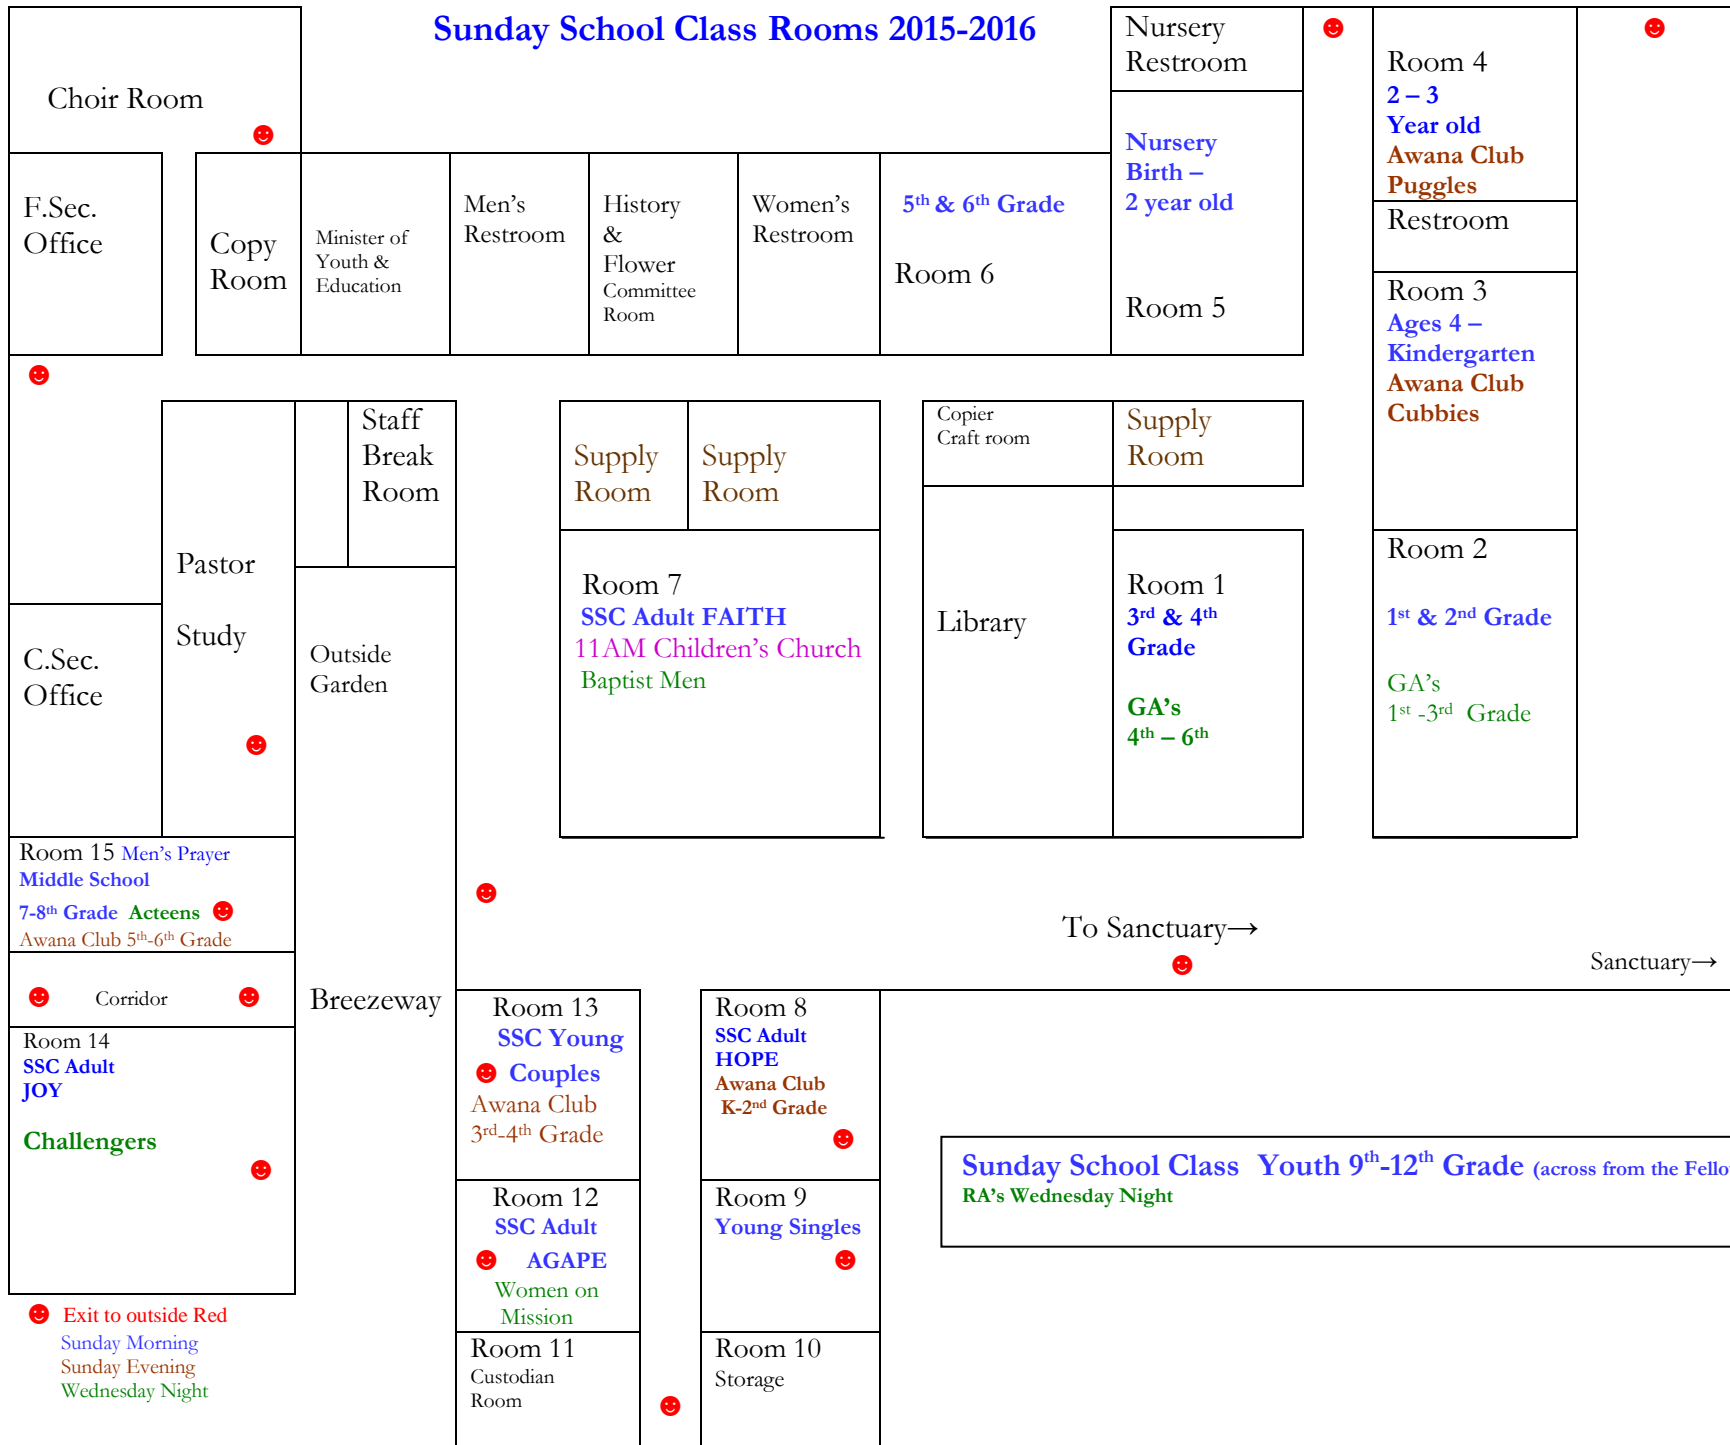

## Sunday School Class Rooms 2015-2016

 Exit to outside Red  
Sunday Morning  
Sunday Evening  
Wednesday Night